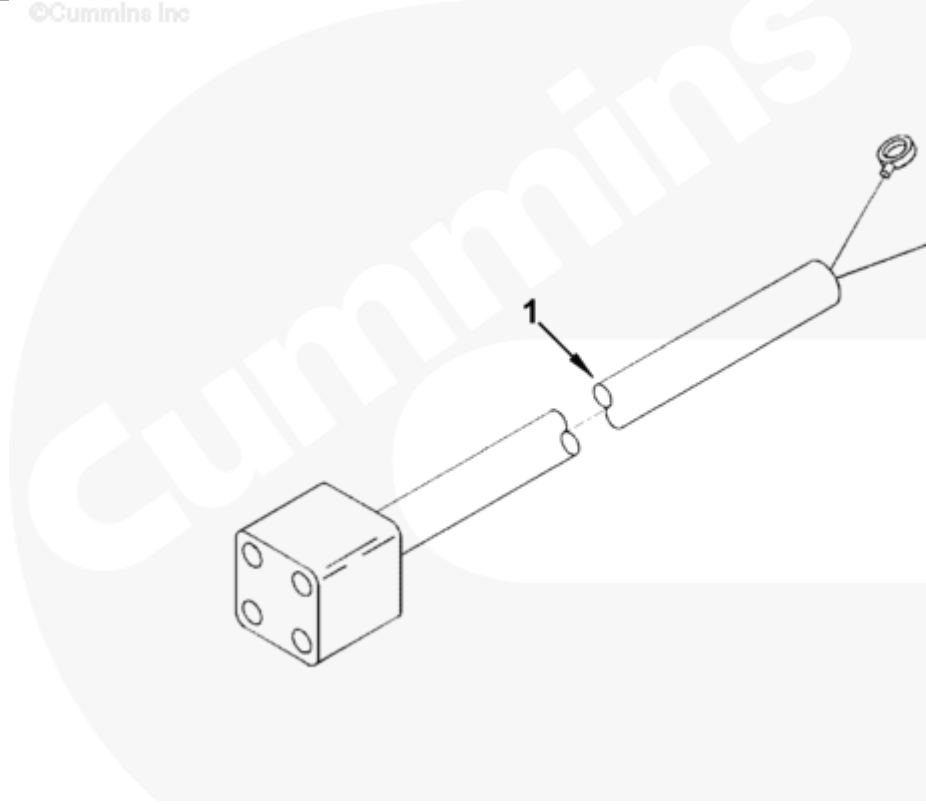

Parts Catalog - Option Detail

Electronic Parts Catalog - Option Detail				
Option	Group	Graphic	Film Card	Date
EG8149	15.08	eg951gn	T	14-MAY-13
Engines	4B3.9, 6A3.4, 6B5.9, B GAS INTERNATIONAL CM556, B4.5, B4.5 CM2350 B129B, B4.5 CM2350 B146C, B4.5 CM2350 B147B, B4.5 RGT, B4.5S, B5.9 G, B5.9 GAS PLUS CM556, B5.9 LPG, B5.9 LPG PLUS CM556, B6.7 CM2350 B121B, B6.7 CM2350 B135B, B6.7 CM2350 B136C, B6.7 CM2350 B148B, B6.7 G CMOH6.0 B125, B6.7N CM2380 B150B, B6.7S, F3.8 CM2350 F120B, F3.8 CM2350 F128C, F3.8 CM2350 F132B, F3.8 F102, G3.9, G5.9, G5.9 CM558, ISB (CHRYSLER), ISB CM2150, ISB CM2150 E, ISB CM550, ISB CM850, ISB/ISD4.5 CM2150 B119, ISB/ISD4.5 CM2150 SN, ISB/ISD6.7 CM2150 B120, ISB/ISD6.7 CM2150 SN, ISB/ISD6.7 CM2880 B126, ISB3.9 CM2220 B107, ISB4.5 CM2150, ISB5.9G CM2180, ISB6.7 2010 DCX PICKUP, ISB6.7 2013 DCX CHASSIS CAB, ISB6.7 CM2150 SQ, ISB6.7 CM2250, ISB6.7 CM2350 B101, ISB6.7 CM2350 B103, ISB6.7 CM2350 B142, ISB6.7 CM2670 B153B, ISB6.7 G CM2180 B118, ISBE CM2150, ISBE CM800, ISBE2/ISBE3 CM850, ISBE4 CM850, ISD4.5 CM2150, ISD6.7 CM2880 D101, ISF2.8 CM2220, ISF2.8 CM2220 AN, ISF2.8 CM2220 EC, ISF2.8 CM2220 ECF2, ISF2.8 CM2220 F101, ISF2.8 CM2220 F117, ISF2.8 CM2220 F122, ISF2.8 CM2220 F126, ISF2.8 CM2220 F129, ISF2.8 CM2220 IAN, ISF3.8 CM2220, ISF3.8 CM2220 AN, ISF3.8 CM2220 F103, ISF3.8 CM2220 F110, ISF3.8 CM2220 F116, ISF3.8 CM2220 F134B, ISF3.8 CM2220 IAN, ISF3.8 CM2350 F109, ISF4.5 CM2220 F123, ISG11 CM2880 G106, ISG11 CM2880 G108, ISG12 CM2880 G107, ISG12 CM2880 G109, ISG12 G CMOH6.0 G111, QSB3.9 30 CM550, QSB3.9 CM2880 B138, QSB4.5 30 CM550, QSB4.5 CM2150 B108, QSB4.5 CM2250 B131, QSB4.5 CM2250 EC, QSB4.5 CM2350 B106, QSB4.5 CM2350 B122			

©Cummins Inc

eg951gn

SMALL | MEDIUM | LARGE

Cart	Ref No	Part Number	Part Description	Required	Remarks
<input type="button" value="View My Cart"/>					
		EG8149	Switch Panel		Switch Panel

	1	5271706	Emergency Stop Switch	1	